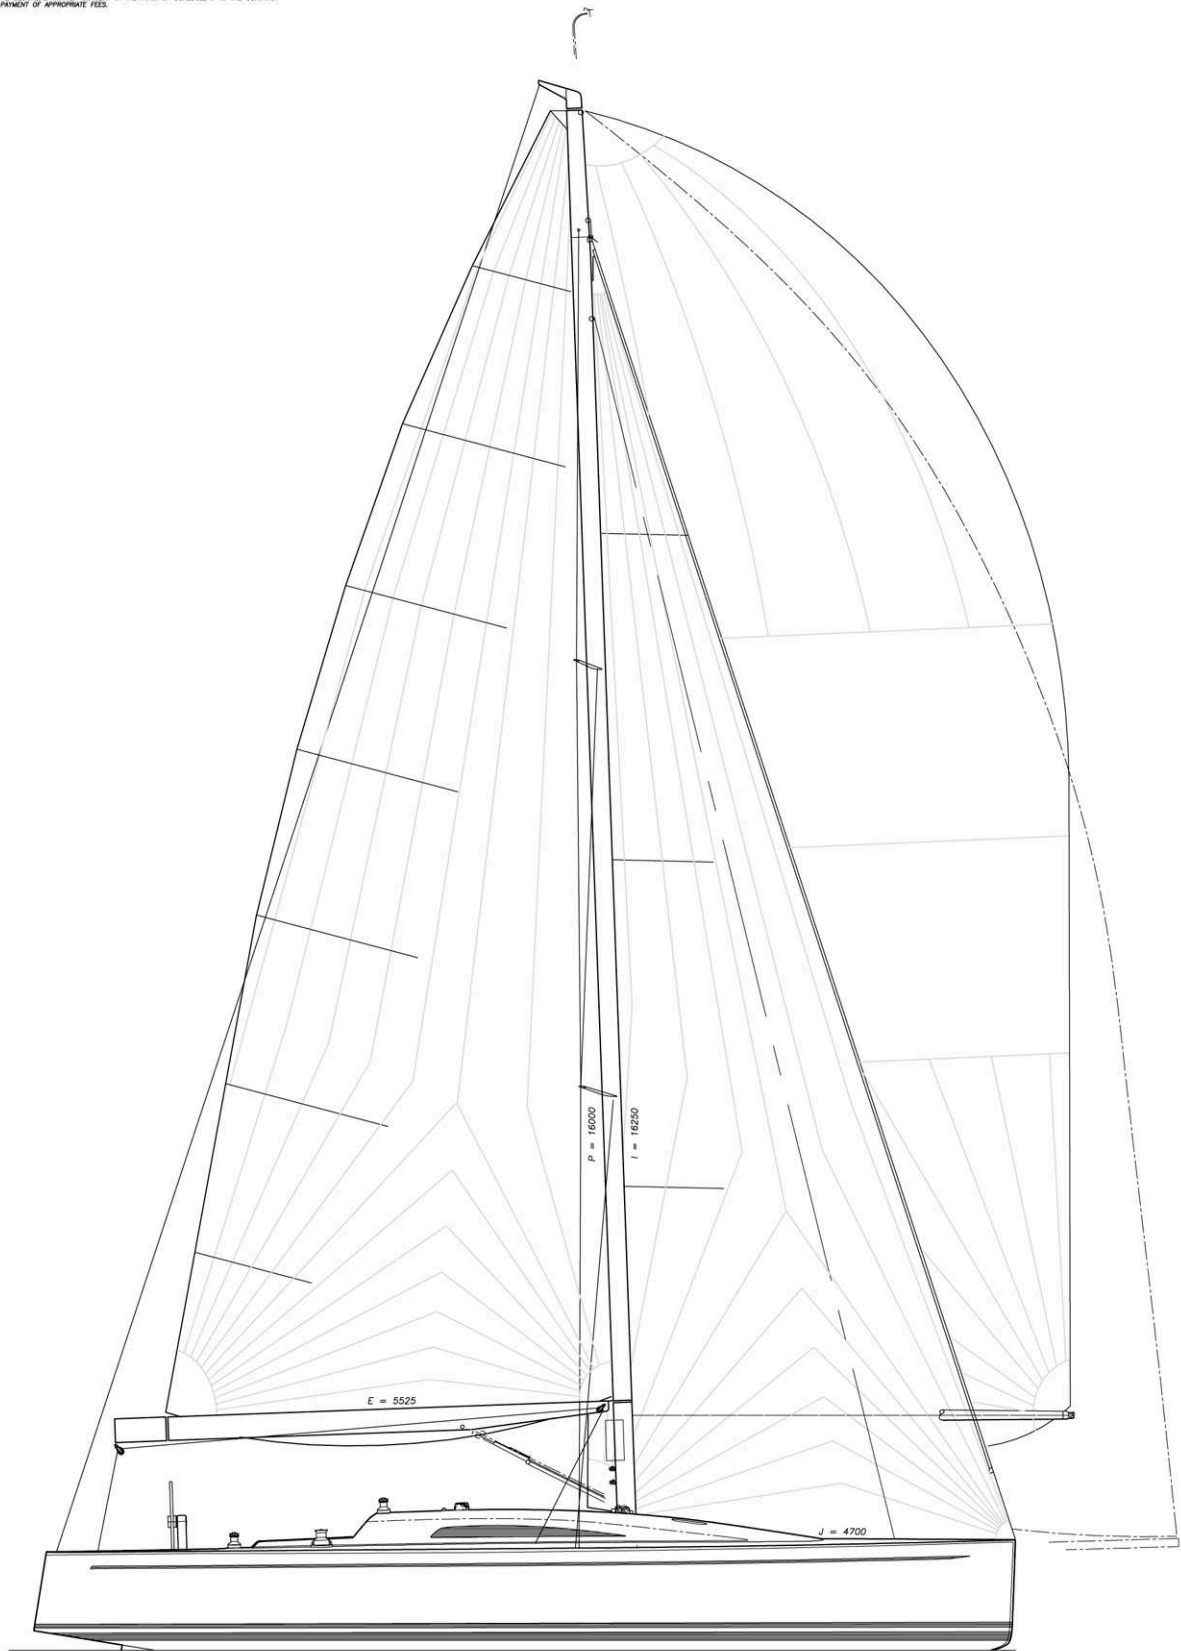

MILLS DESIGN

12.15m IRC Cruiser/Racer
for: Summit Yachts

Sail Plan	BC40-166 prelim SP
Scale Ⓢ A1 = 1:30	© Mills Design 18/04/07
Mills Design Ltd. Glendole Kilbride Wicklow Ireland	t: +353 404 48500 f: +353 404 48501 m: +353 87 2242804 info@mills-design.com www.mills-design.com