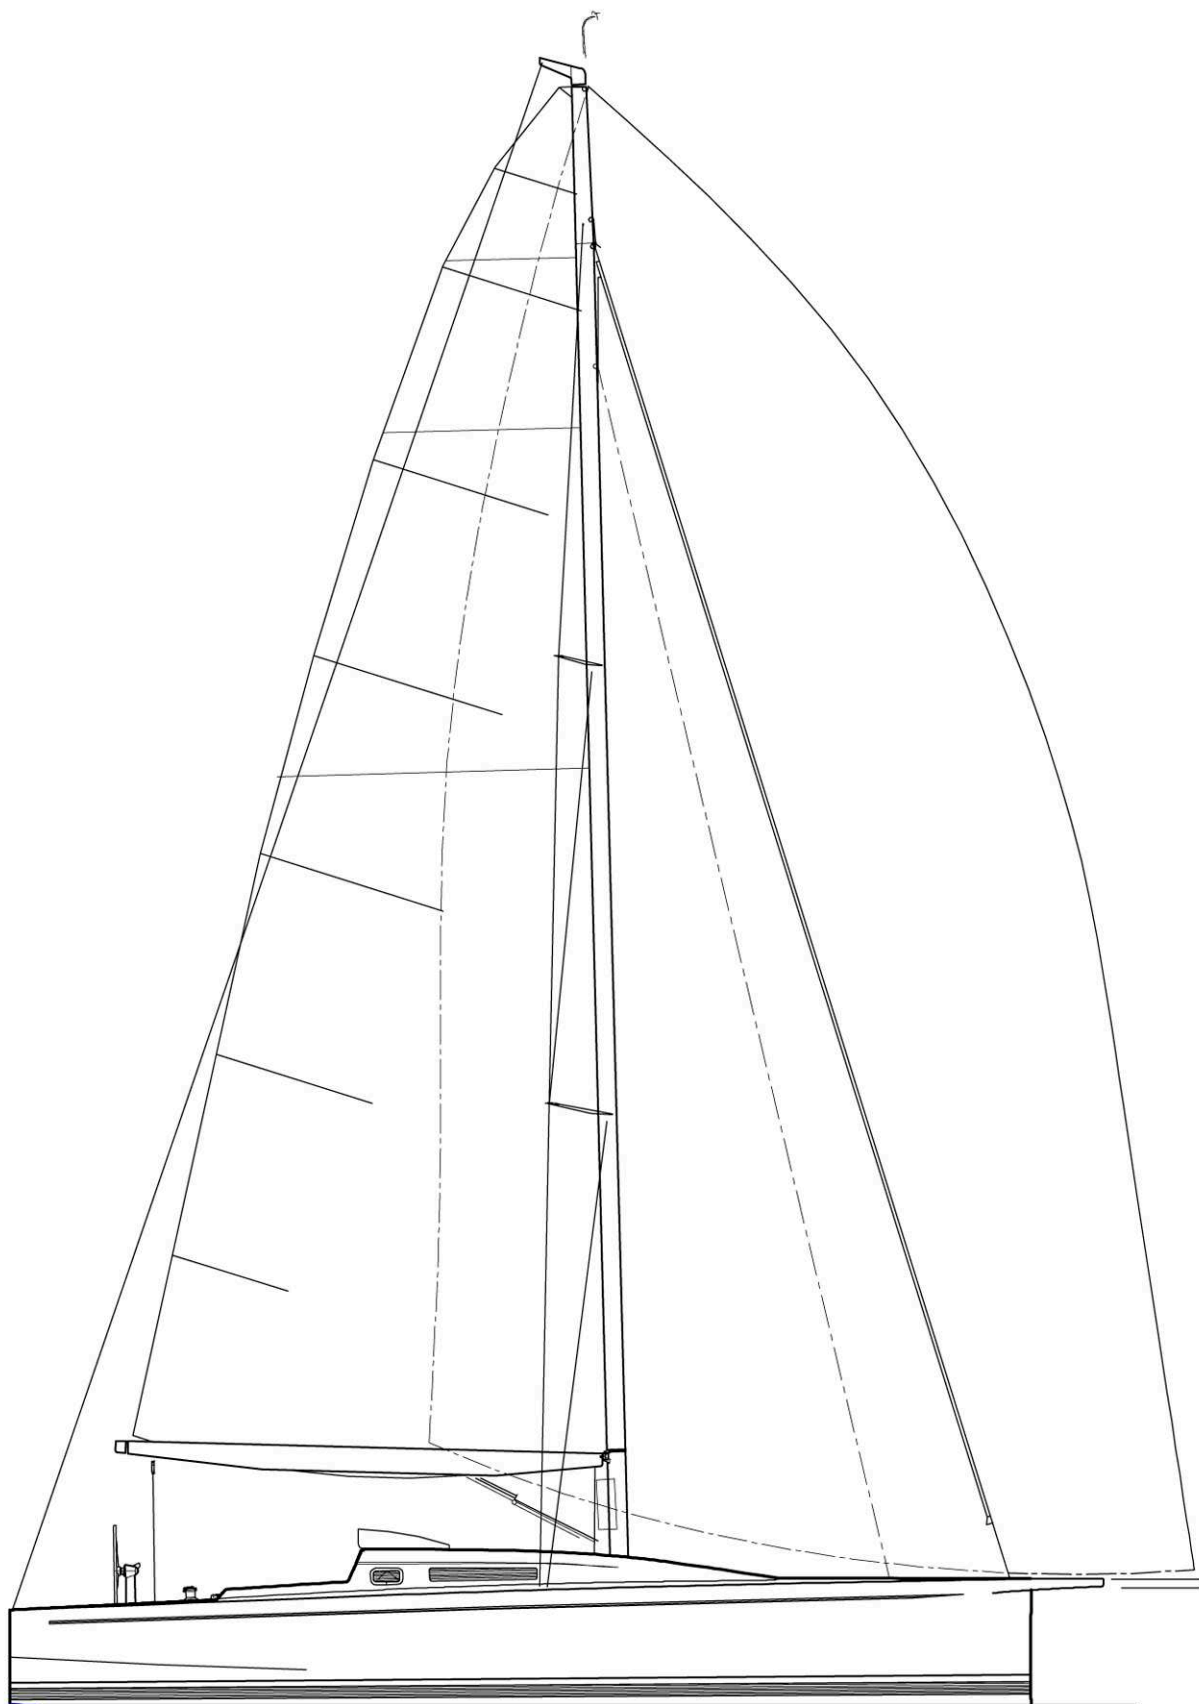

MILLS DESIGN

11.60m Cruiser-Racer Sketch
for:

Sail Plan	md.056: SHcr-1010b SP
Scale @ A1 = 1:30	© Mills Design 13/01/2011
Mills Design Ltd. Dierdale Killybegs Wicklow Ireland	t: +353 404 48500 f: +353 404 48501 m: +353 87 2242804 info@mills-design.com www.mills-design.com