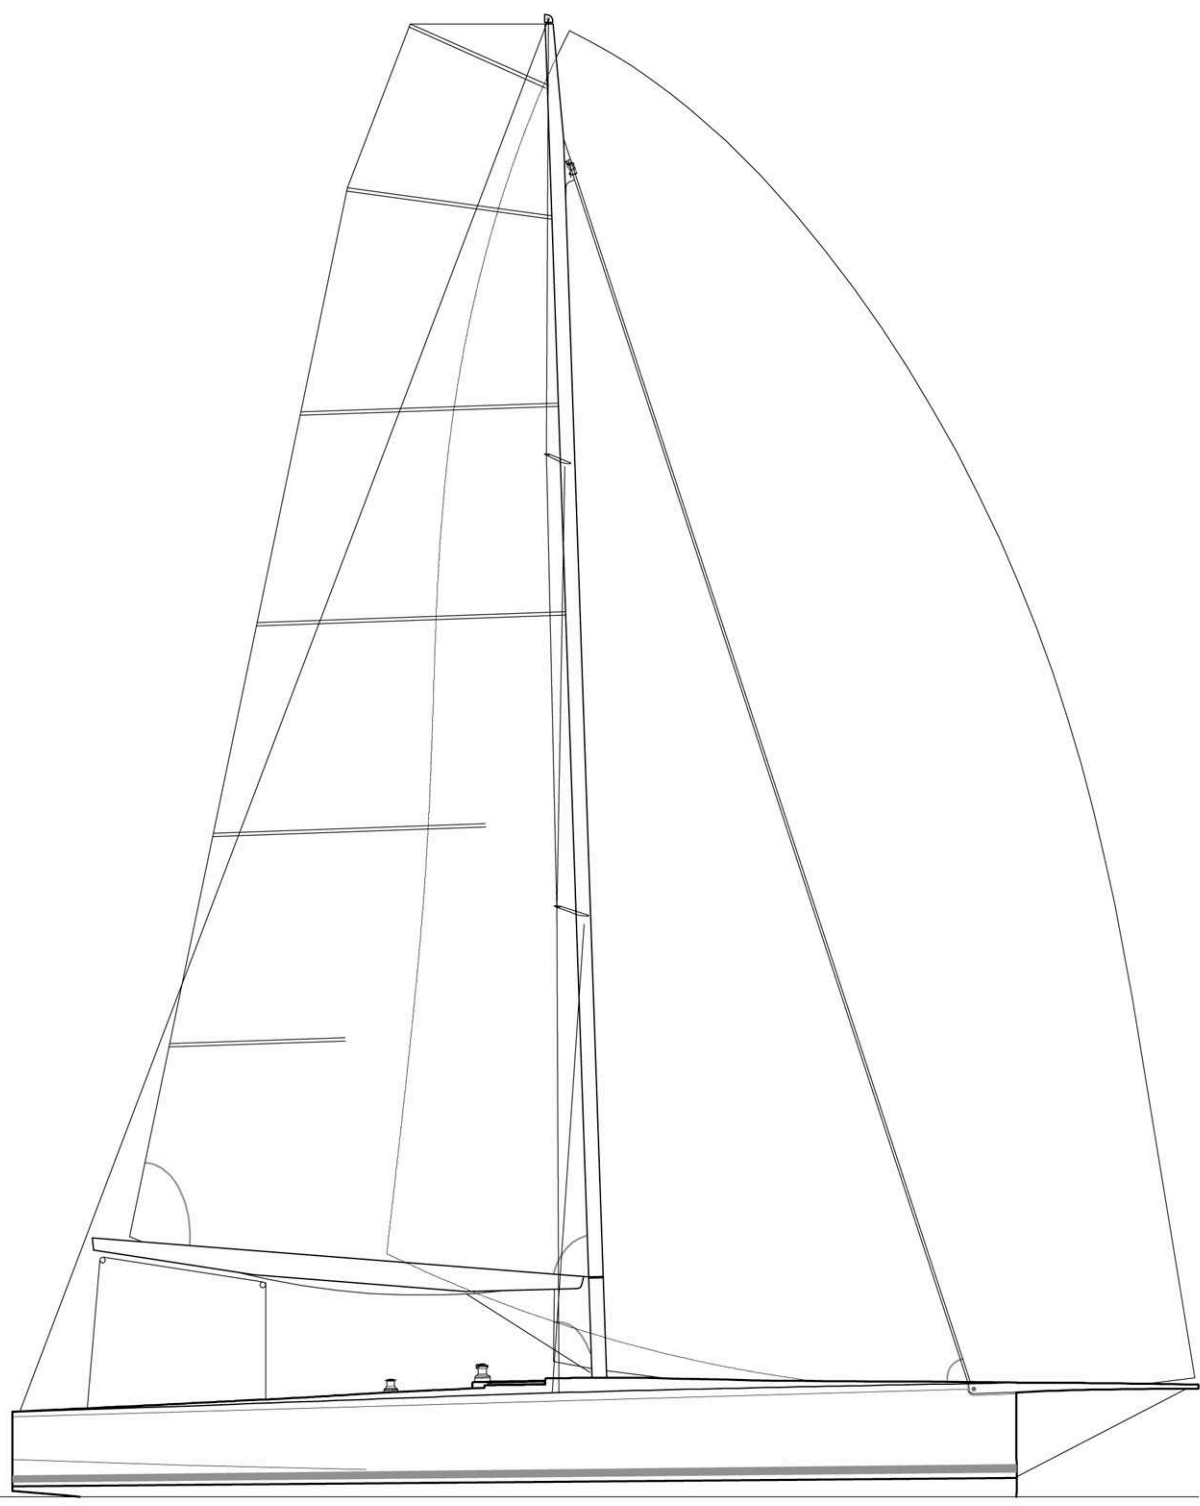

MILLS DESIGN

34' Sportsboat Proposal
for:

Sail Plan	md.055: SB345-101 SP
Scale @ A1 = 1:20	© Mills Design 23/10/2010
Mills Design Ltd. Glendole Kilbride Wicklow Ireland	t: +353 404 48500 f: +353 404 48501 m: +353 87 2242824 info@mills-design.com www.mills-design.com