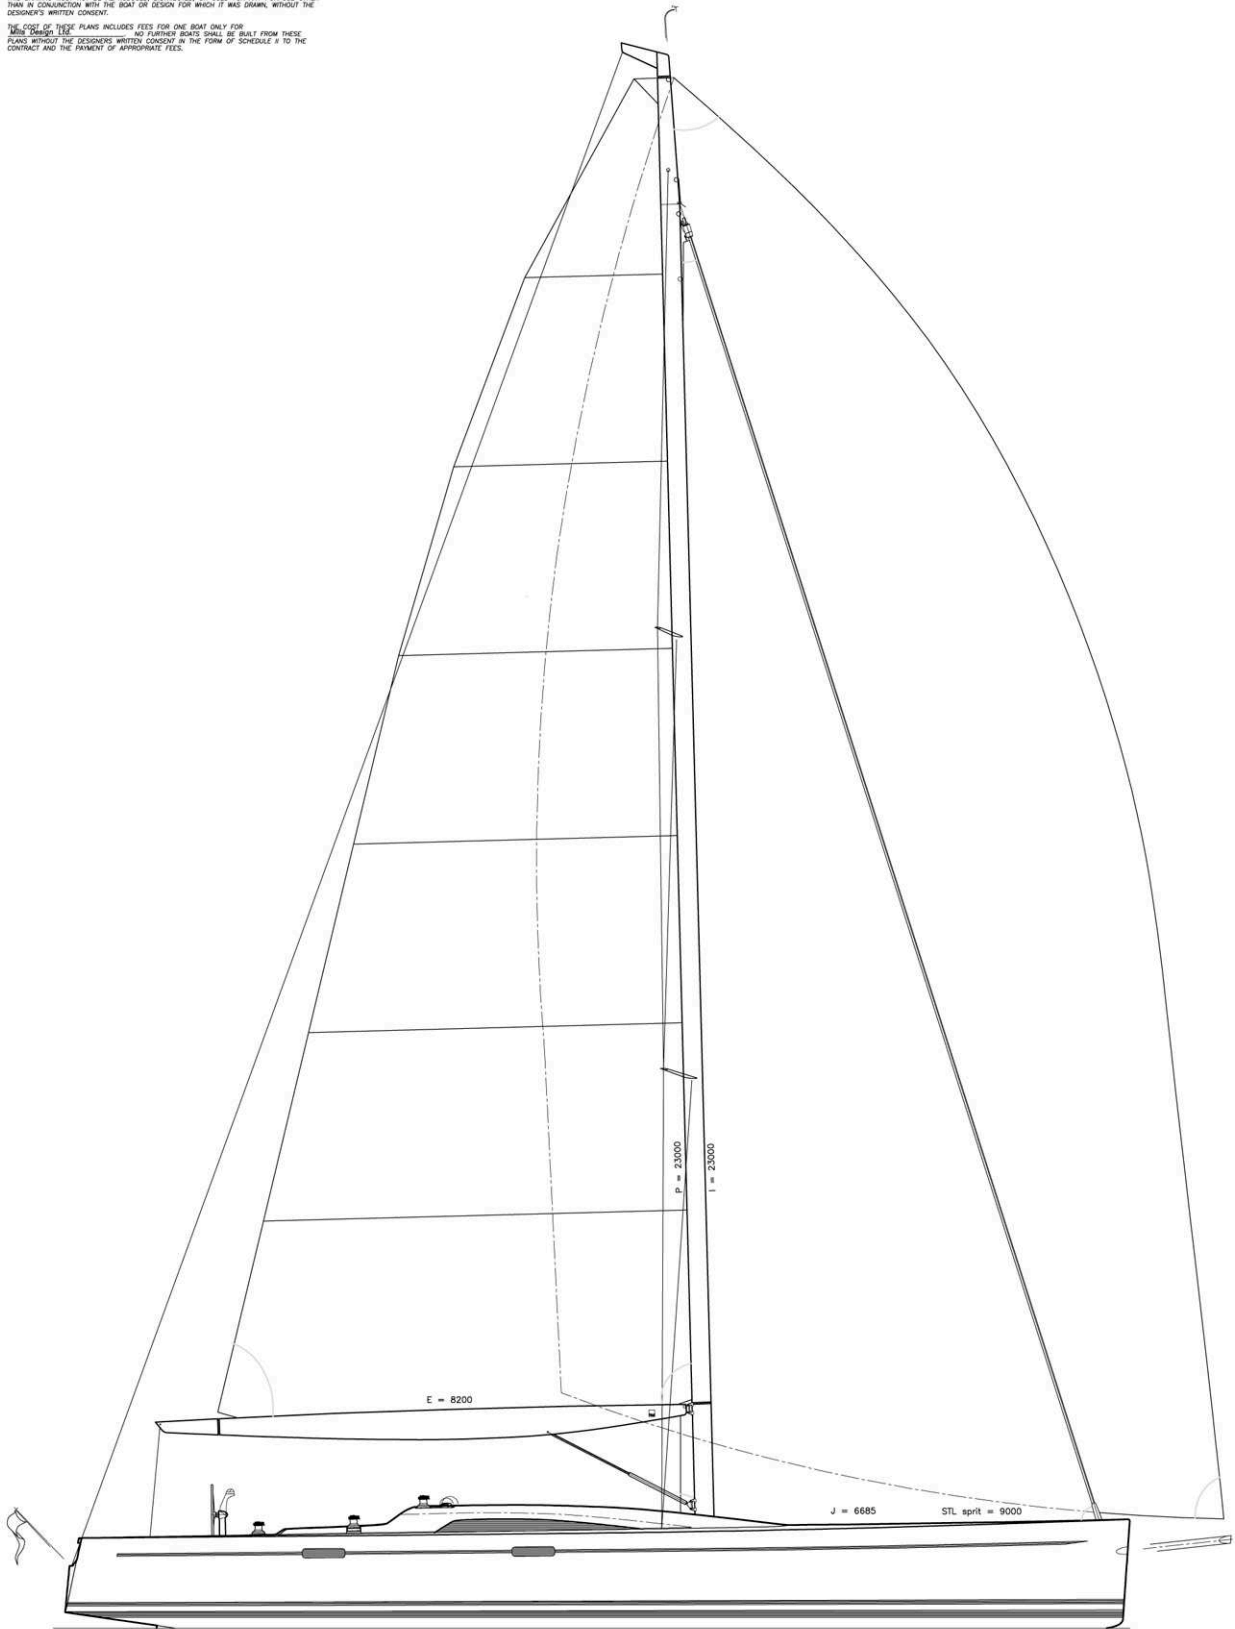

MILLS DESIGN

60' Performance Cruiser Proposal
for:

Deck Plan	d.040: Prod 60 Proposal DP
Scale @ A1 = 1:30	© Mills Design 18/03/09
Mills Design Ltd. Glendale Kilbride Wicklow Ireland	t: +353 404 48500 f: +353 404 48501 m: +353 87 2242824 info@mills-design.com www.mills-design.com