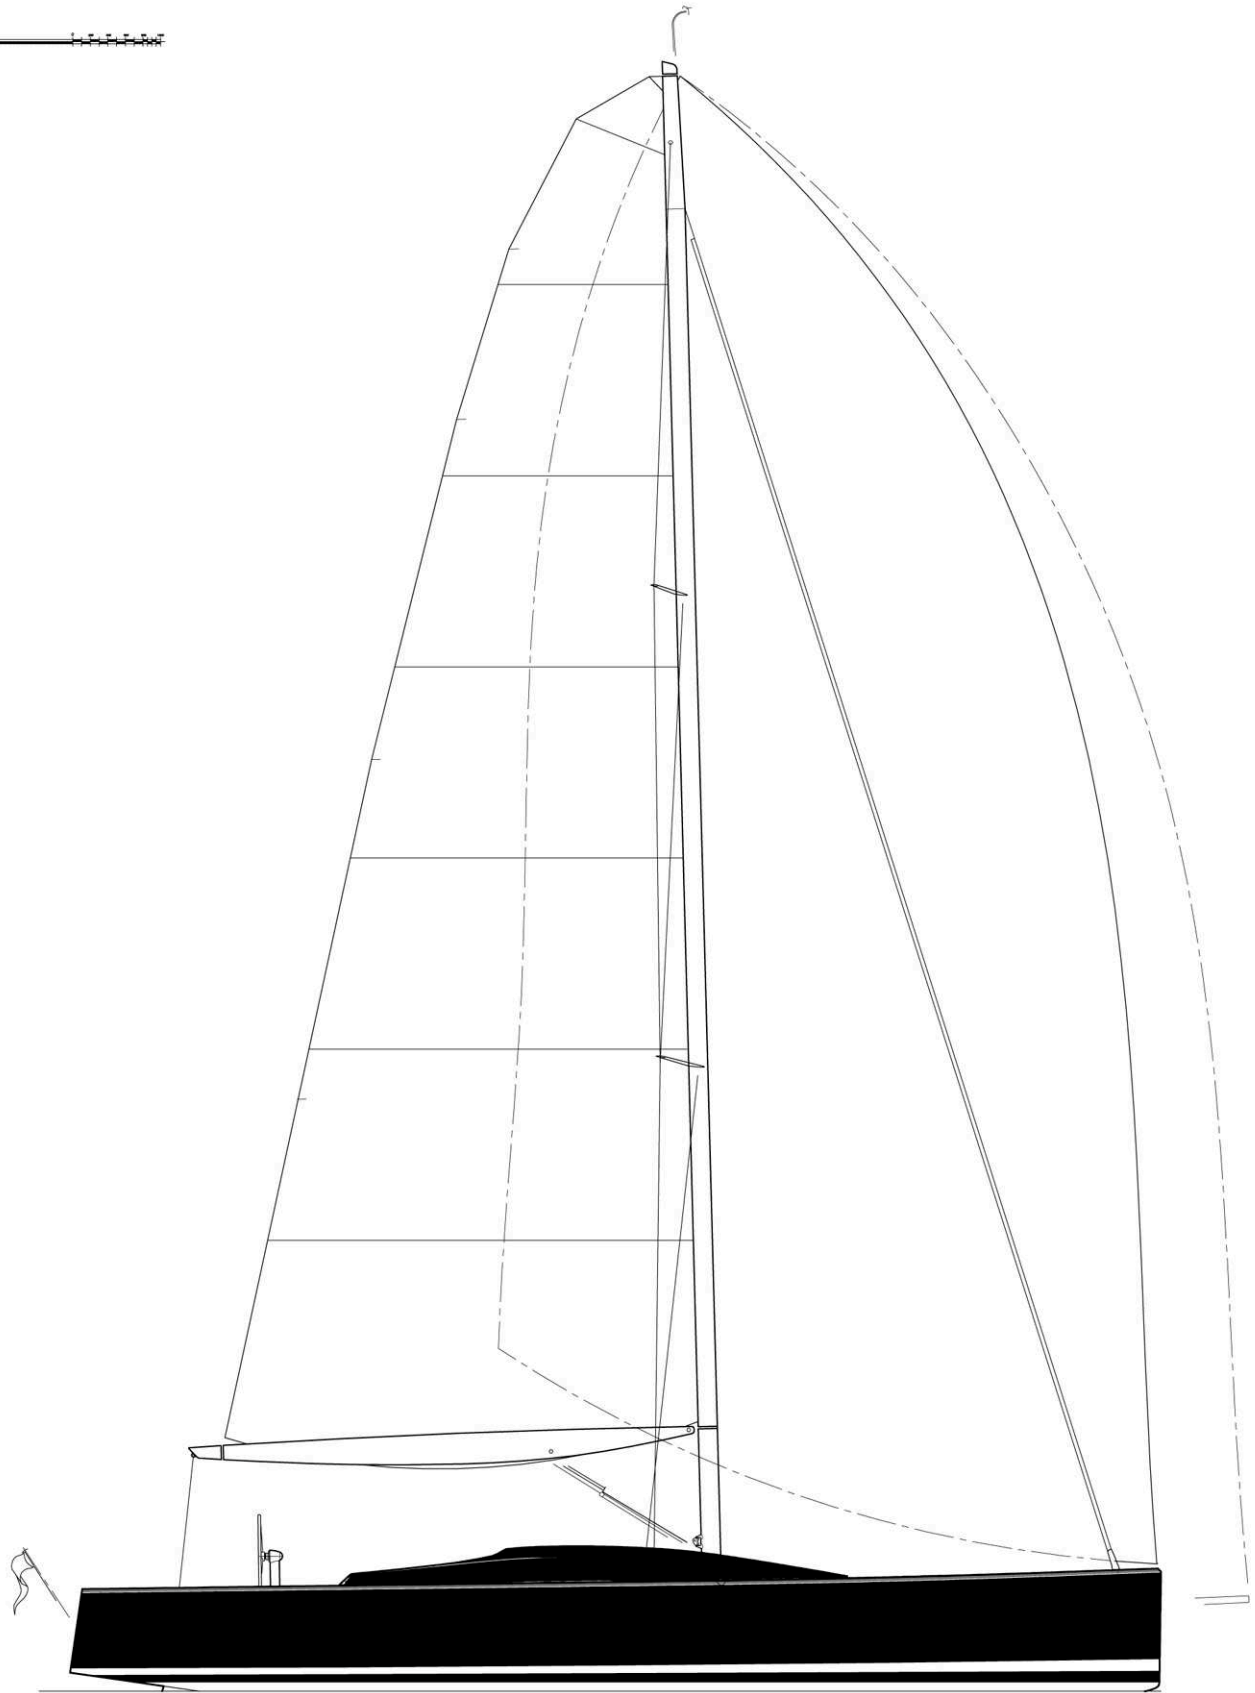

MILLS DESIGN

12m Daysailer Proposal
for:

Sail Plan	md.049: KTds12-101 SP
Scale @ A1 = 1:30	© Mills Design 12/03/2010
Mills Design Ltd. Glendale Kilbride Wicklow Ireland	t: +353 404 48500 f: +353 404 48501 m: +353 87 2242804 info@mills-design.com www.mills-design.com