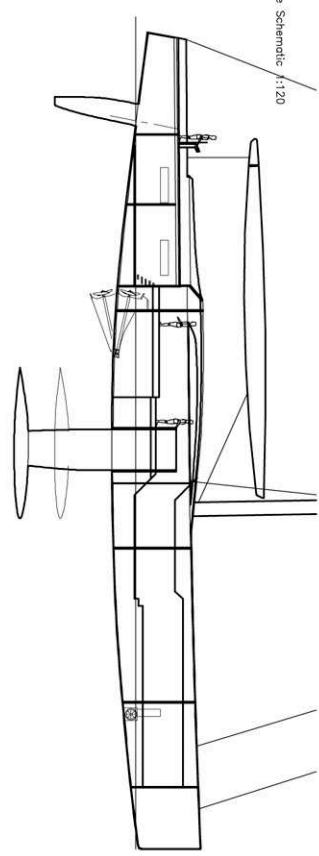

Interior Profile Schematic 1:120