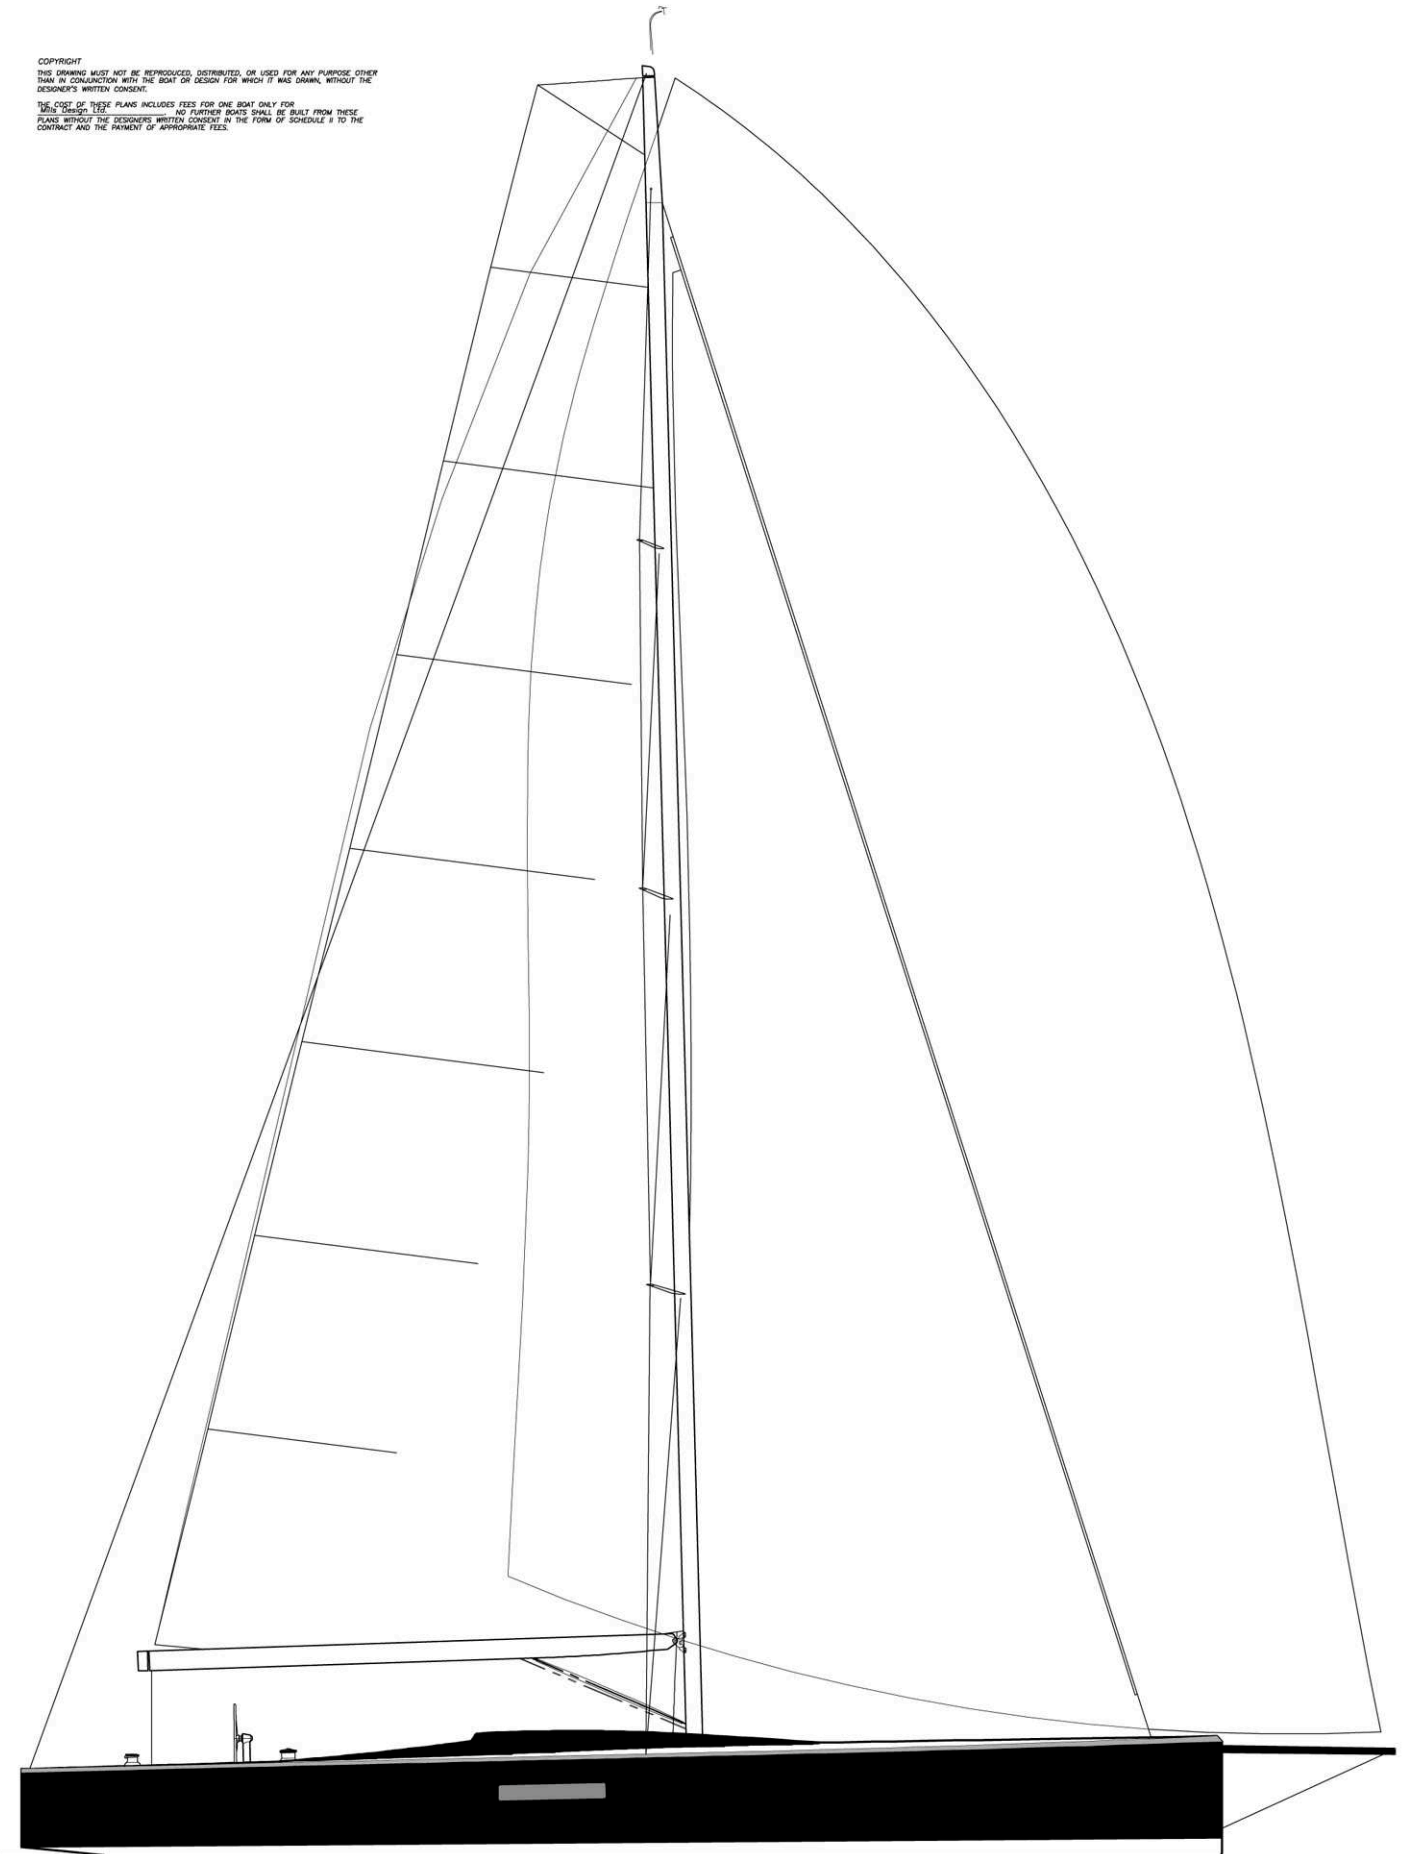

MILLS DESIGN

60' Racing Daysailer Sketch
for:

Sail Plan	md.070: IRCDSL 60 SP
Scale @ A1 = 1:40	© Mills Design 09/08/12
Mills Design Ltd. Glendole Kilbride Wicklow Ireland	t: +353 404 48500 f: +353 404 48501 m: +353 87 2242804 info@mills-design.com www.mills-design.com