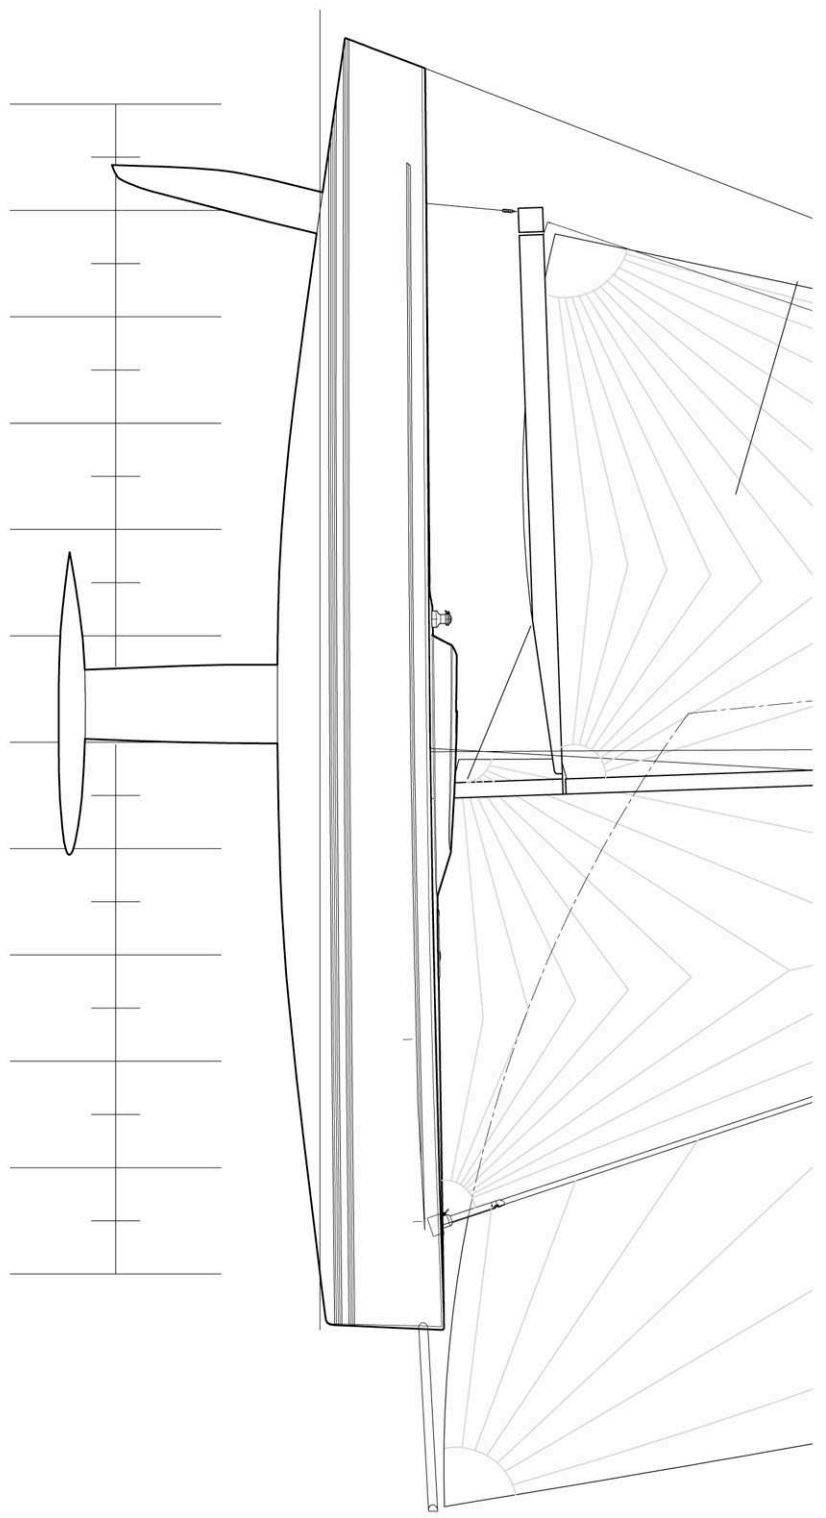

MILLS DESIGN

md 35 10.67m Racing Daysailer
for: M Boats

Deck Plan	MD 35-10 E
Scale @ A1 = 1:20	© Mills Design 01/11/07
Mills Design Ltd. Glendole Kilbride Wicklow Ireland	E: +353 404 48500 F: +353 404 48501 M: +353 87 2242804 Info@mills-design.com www.mills-design.com