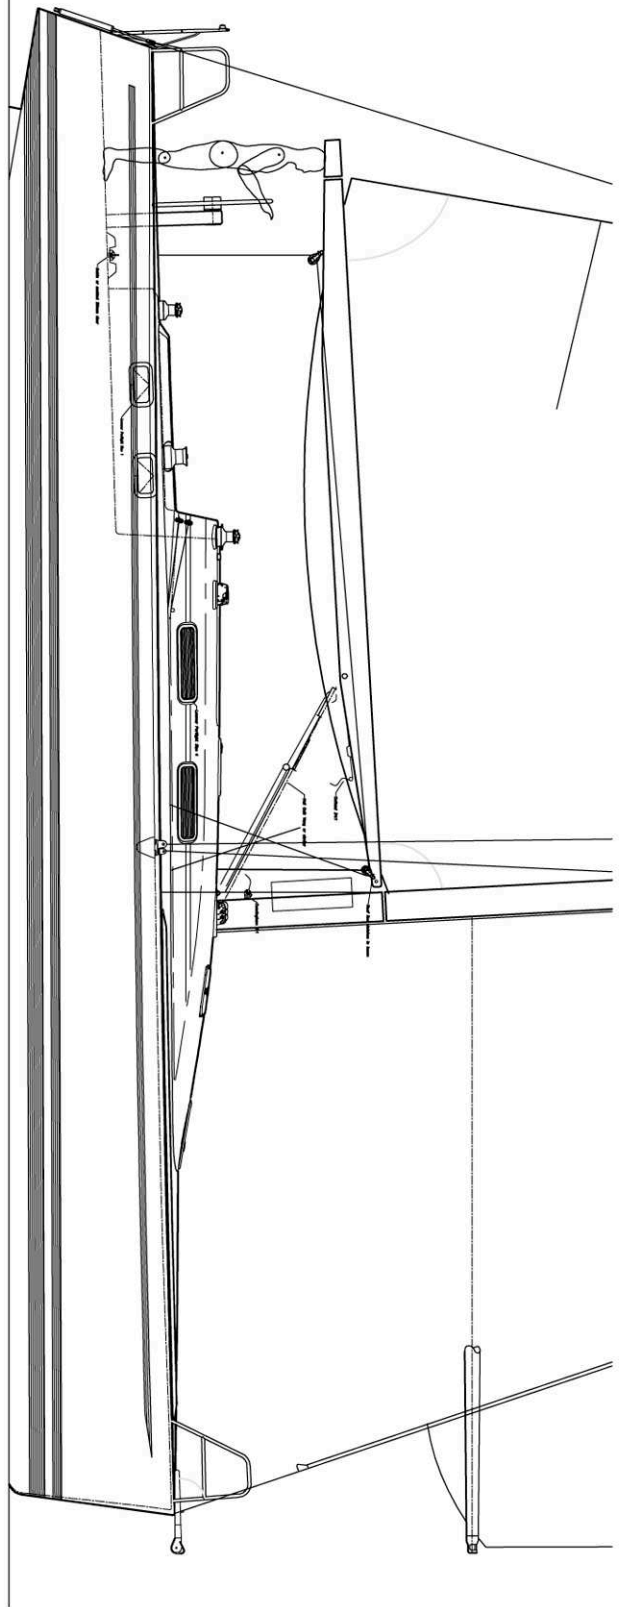

Typical Stowage Detail 1:15

MILLS DESIGN

12.45m IRC Cruiser Racer
for: M.A.T.

Deck Plan	MAT 12-10-05
Scale @ A1 = 1:20	© Mills Design 30/08/05
Mills Design Ltd. Glendole Kibrida Widdow Ireland	t: +353 404 48500 f: +353 404 48501 info@mills-design.com www.mills-design.com