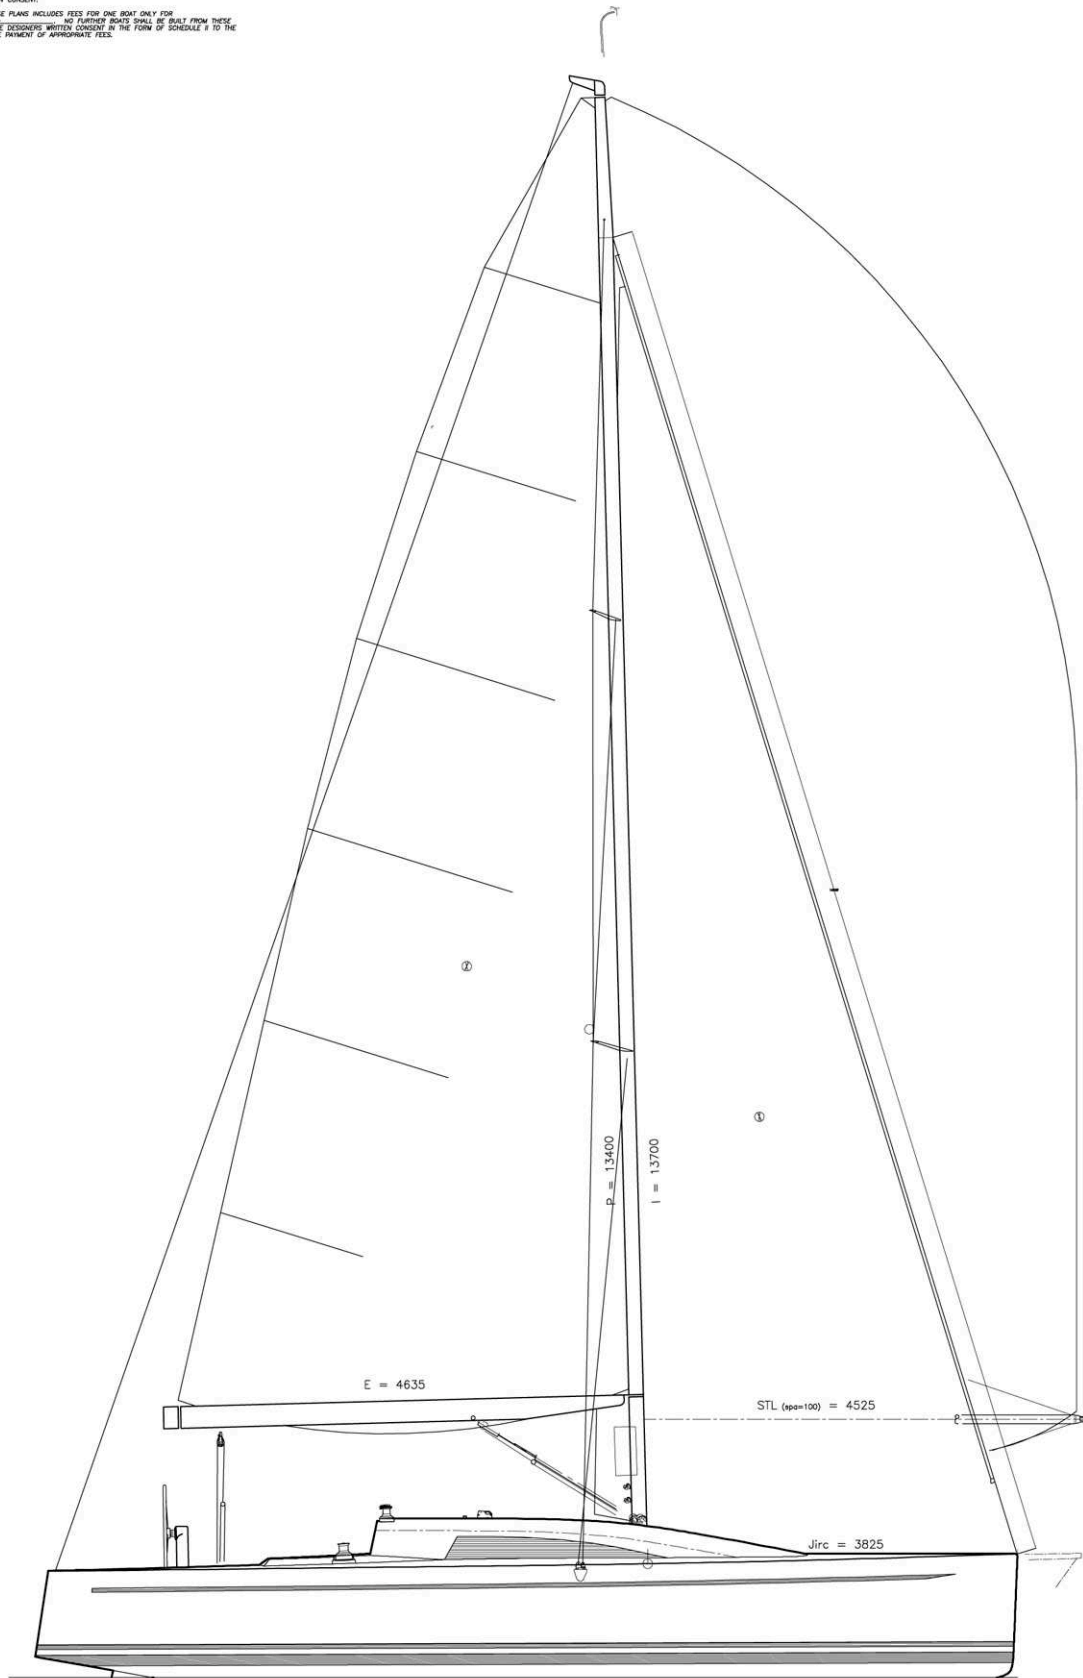

MILLS DESIGN

10.10m IRC Cruiser/Racer
for: M.A.T.

Sail Plan	d.041: MAT 1010 SP
Scale @ A1 = 1:20	© Mills Design 25/03/10
Mills Design Ltd. Glendole Kilbride Wicklow Ireland	t: +353 404 48500 f: +353 404 48501 m: +353 87 2242824 info@mills-design.com www.mills-design.com