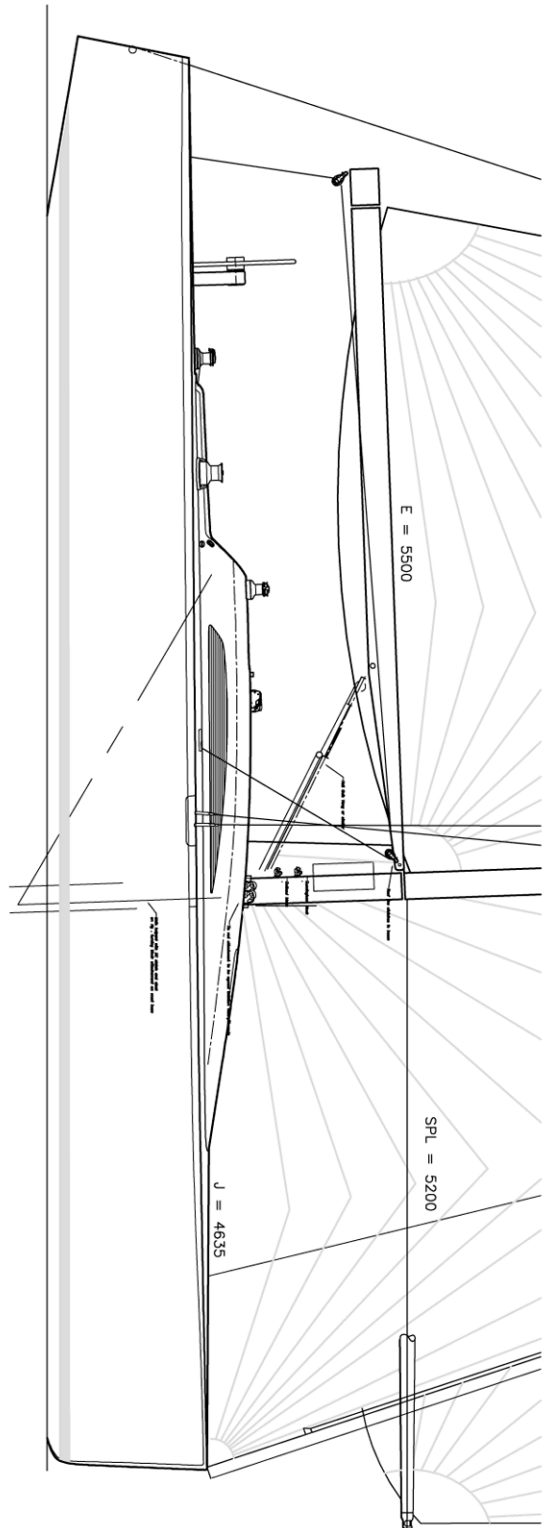

MILLS DESIGN

39' IRC Racer / Cruiser
for: Mr. D. Dwyer

Deck Plan	DD 39 10-01e DP
Scale @ A1 = 1:20	© Mills Design 25/05/06
Mills Design Ltd. Glendole Kilbride Wicklow Ireland	T: +353 404 48500 F: +353 404 48501 M: +353 87 2242804 info@mills-design.com www.mills-design.com