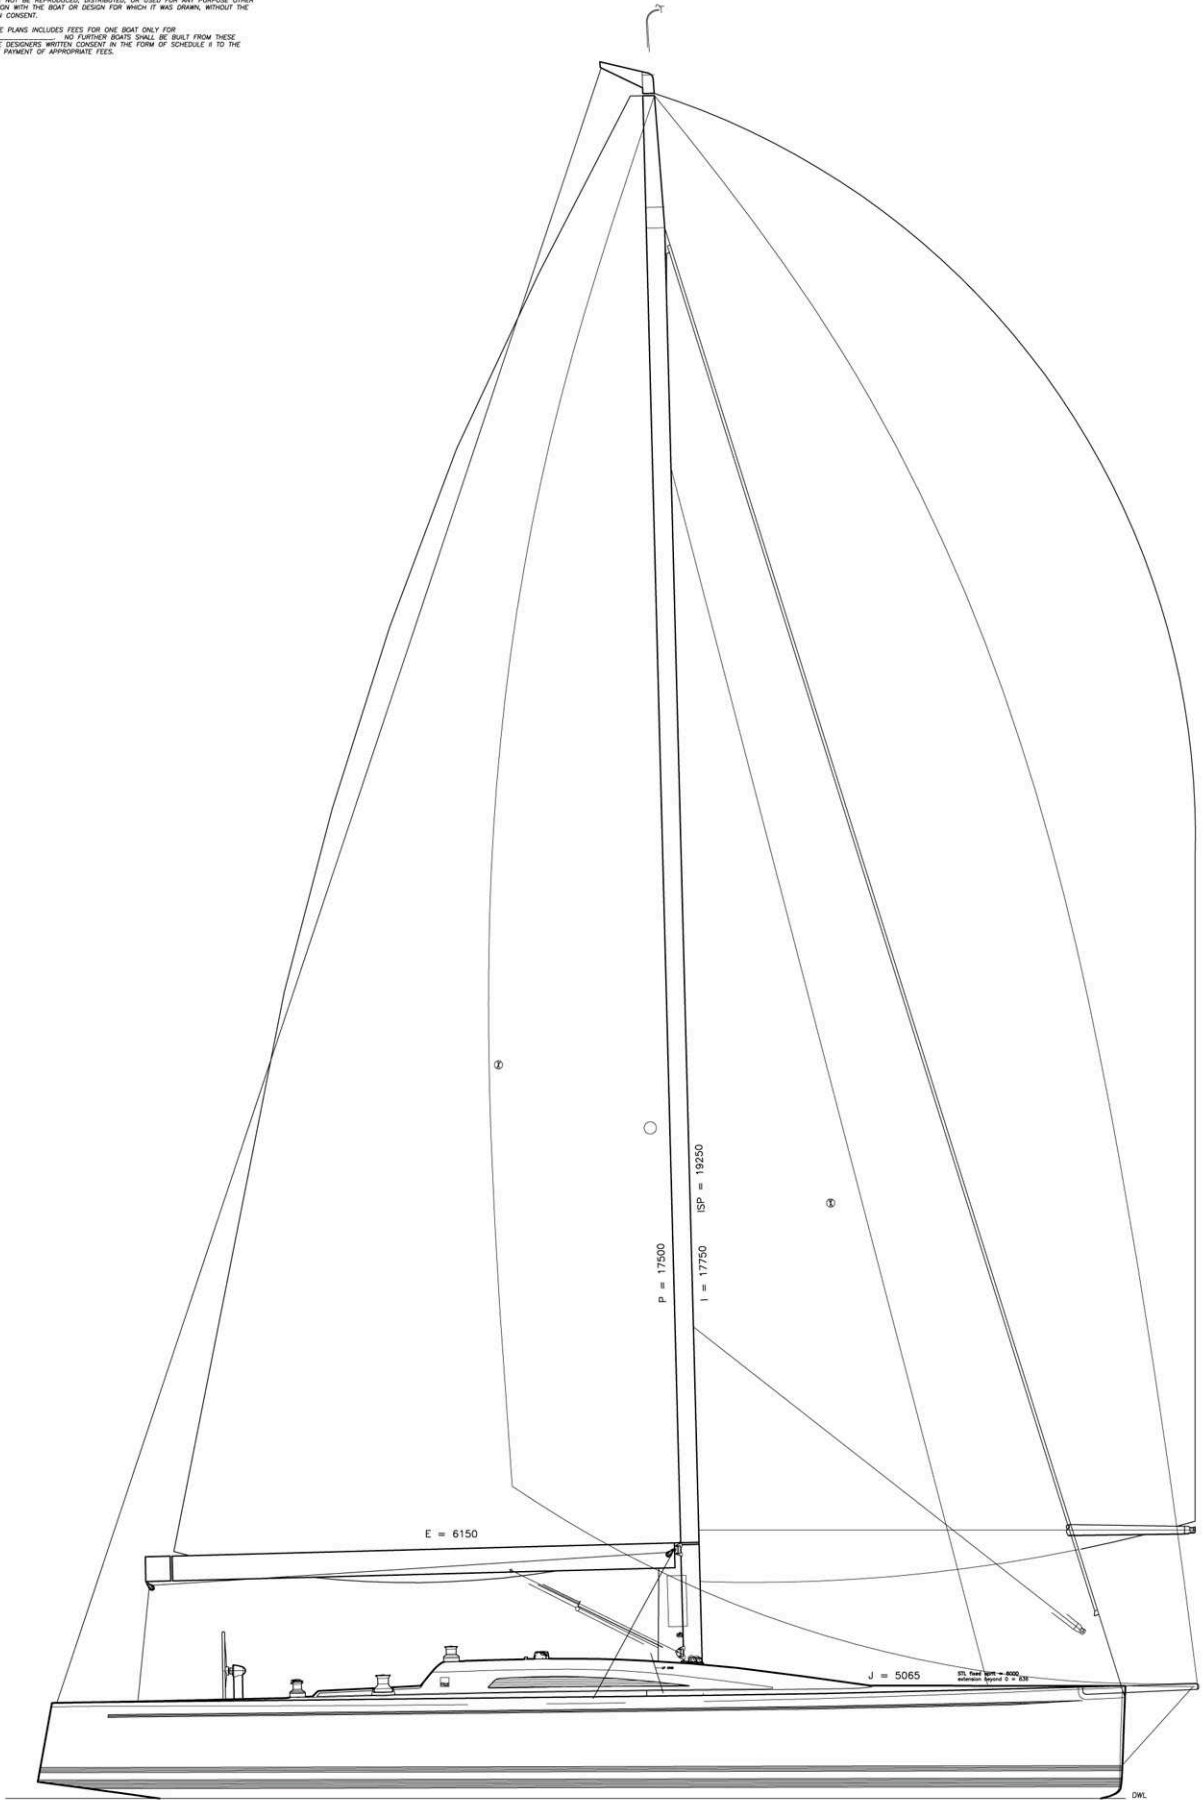

MILLS DESIGN

13.15m IRC Cruiser/Racer
for: Mr. Tim Costello

Sail Plan	d.032: TC 43-1011 SP
Scale @ A1 = 1:30	© Mills Design 03/02/08
Mills Design Ltd. Glendole Kilbride Wicklow Ireland	t: +353 404 48500 f: +353 404 48501 m: +353 87 2242604 info@mills-design.com www.mills-design.com