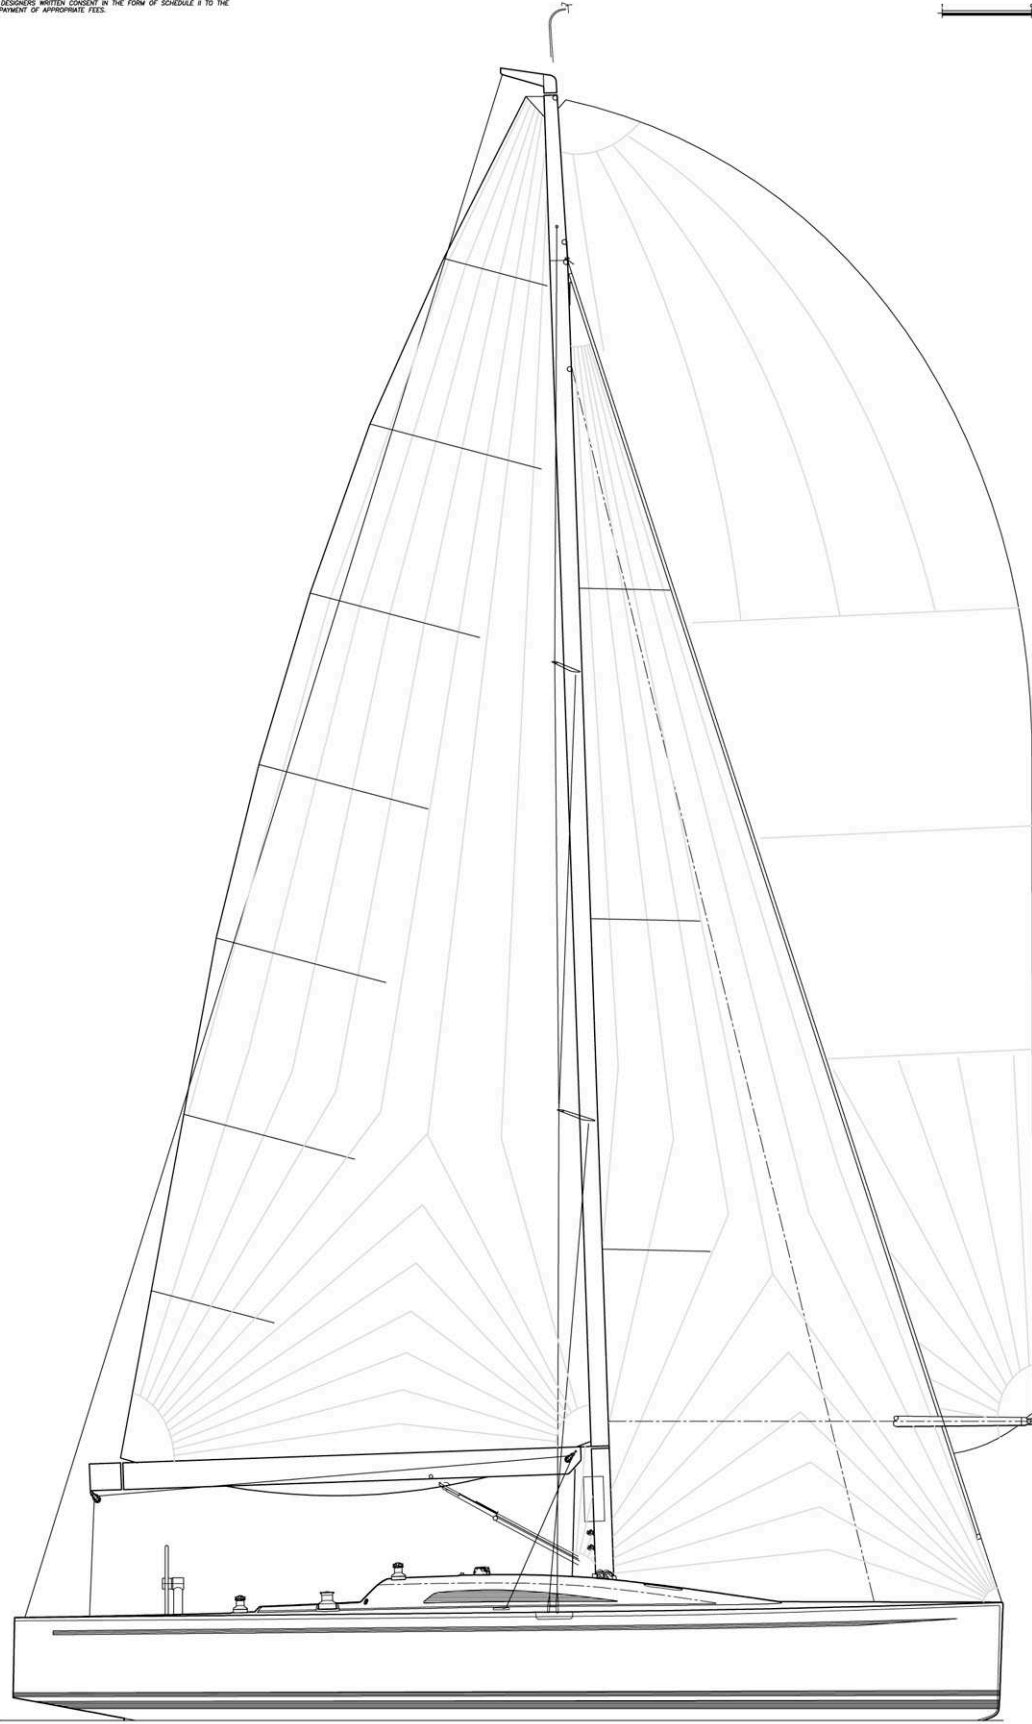

MILLS DESIGN

11.15m IRC Cruiser / Racer
for: Slim Yachts

Sail Plan	d.29 NNF 37 107 SP
Scale @ A1 = 1:27	© Mills Design 15/08/07
Mills Design Ltd. Glendale Kilnadee Wicklow Ireland	t: +353 404 48500 f: +353 404 48501 m: +353 87 2242804 info@mills-design.com www.mills-design.com