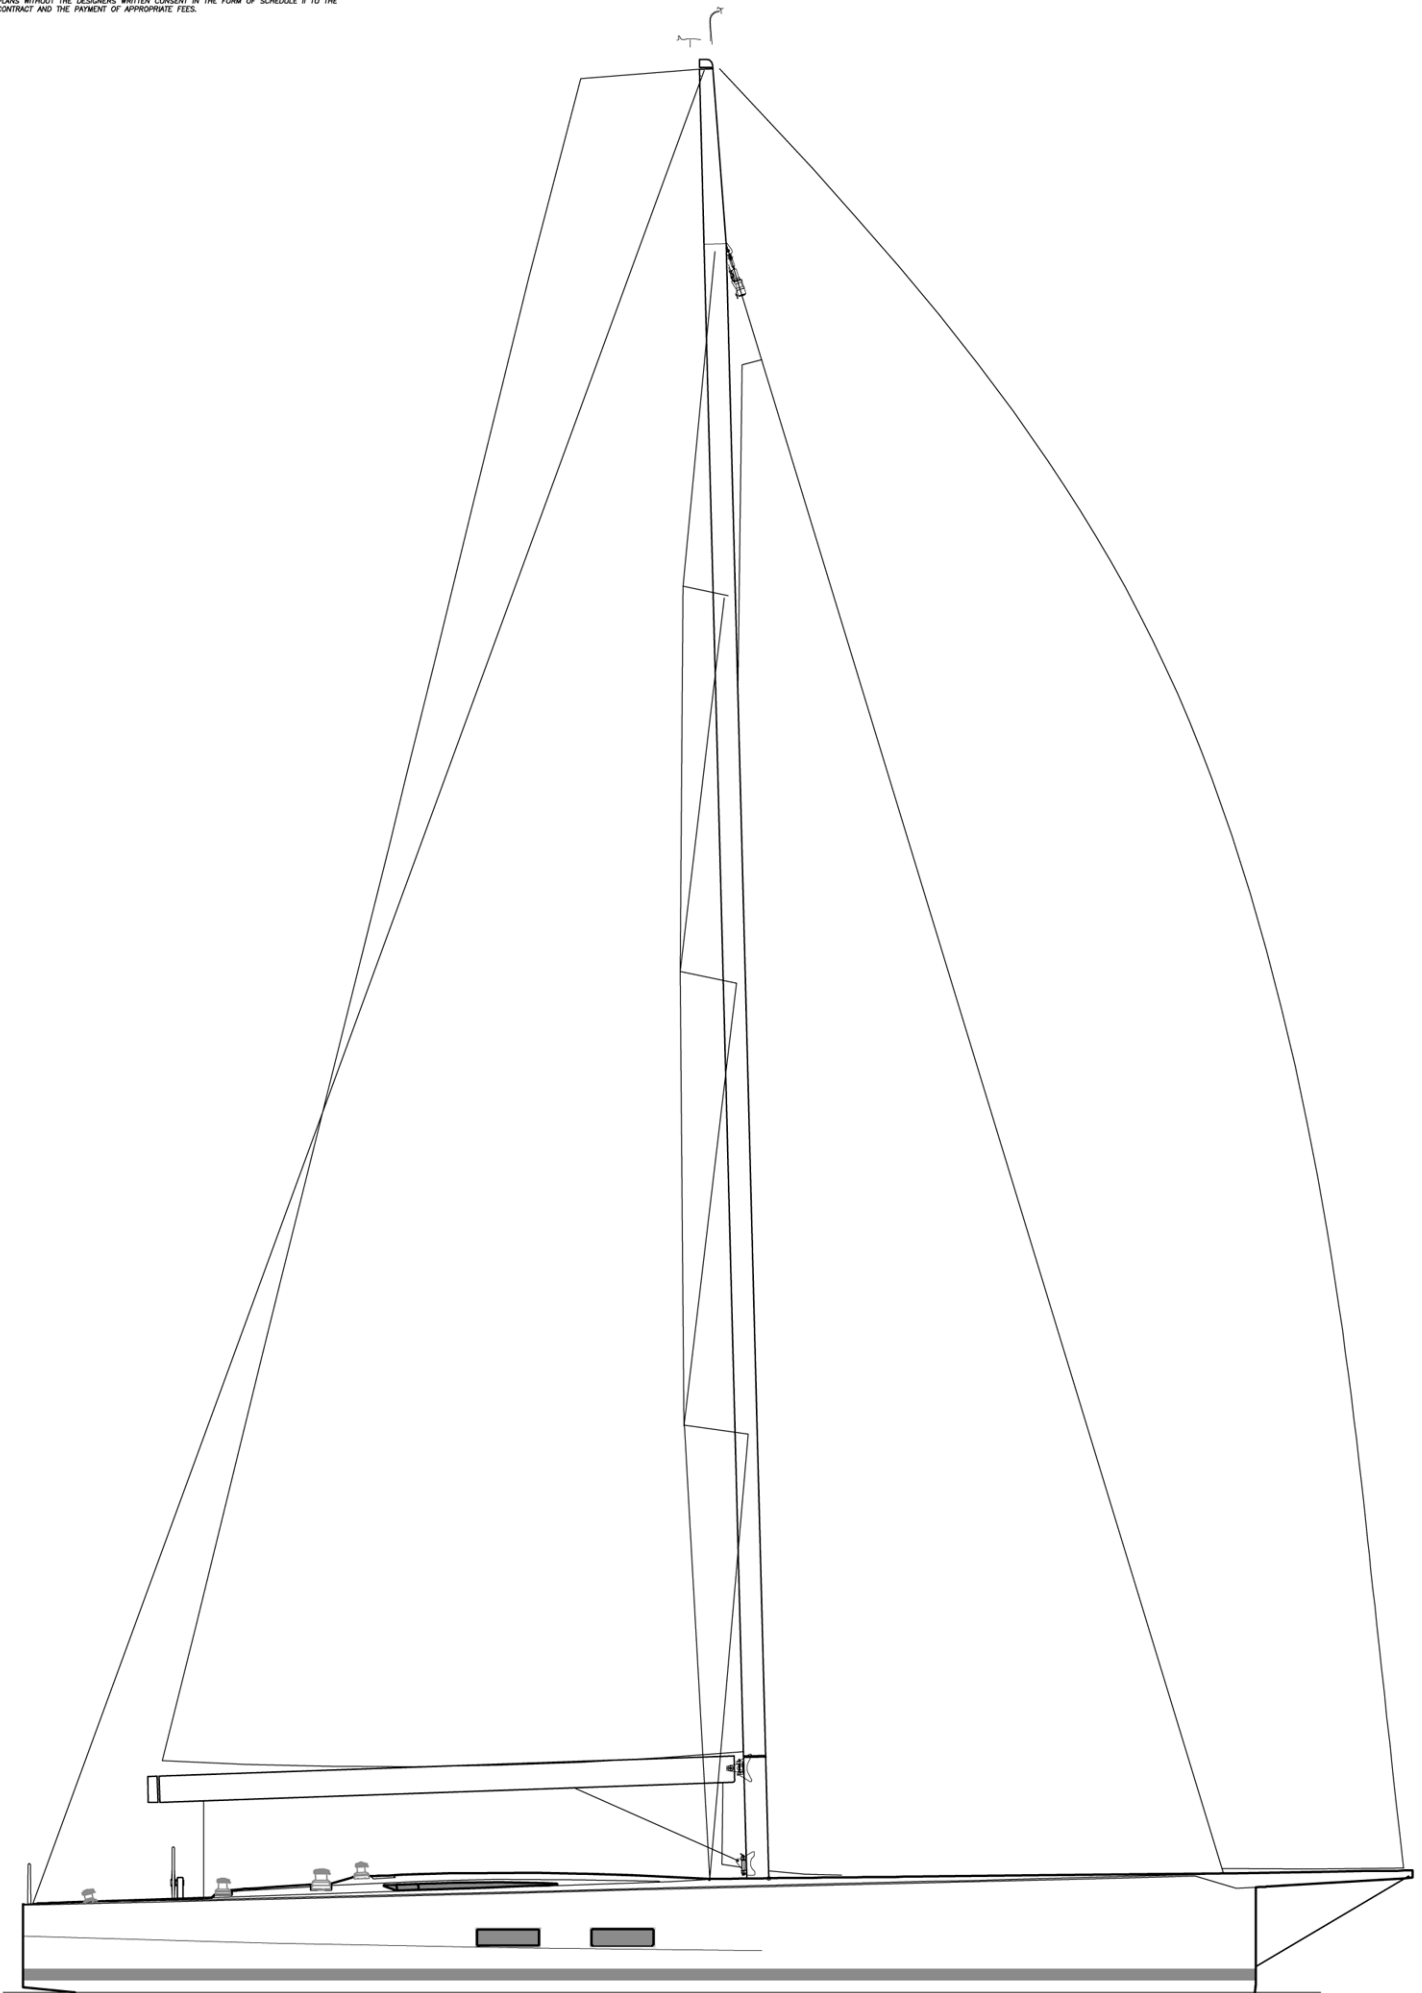

MILLS DESIGN

vismara

VISMARA Mills 62 SuperNikka

Sail Plan	md.077: SuperNikka
Scale @ A1 = n/a	© Mills Design 22-07-2014
Mills Design Ltd. Glencole Kilbride Wicklow	t: +353 404 48500 f: +353 404 48501 m: +353 87 2242804 info@mills-design.com