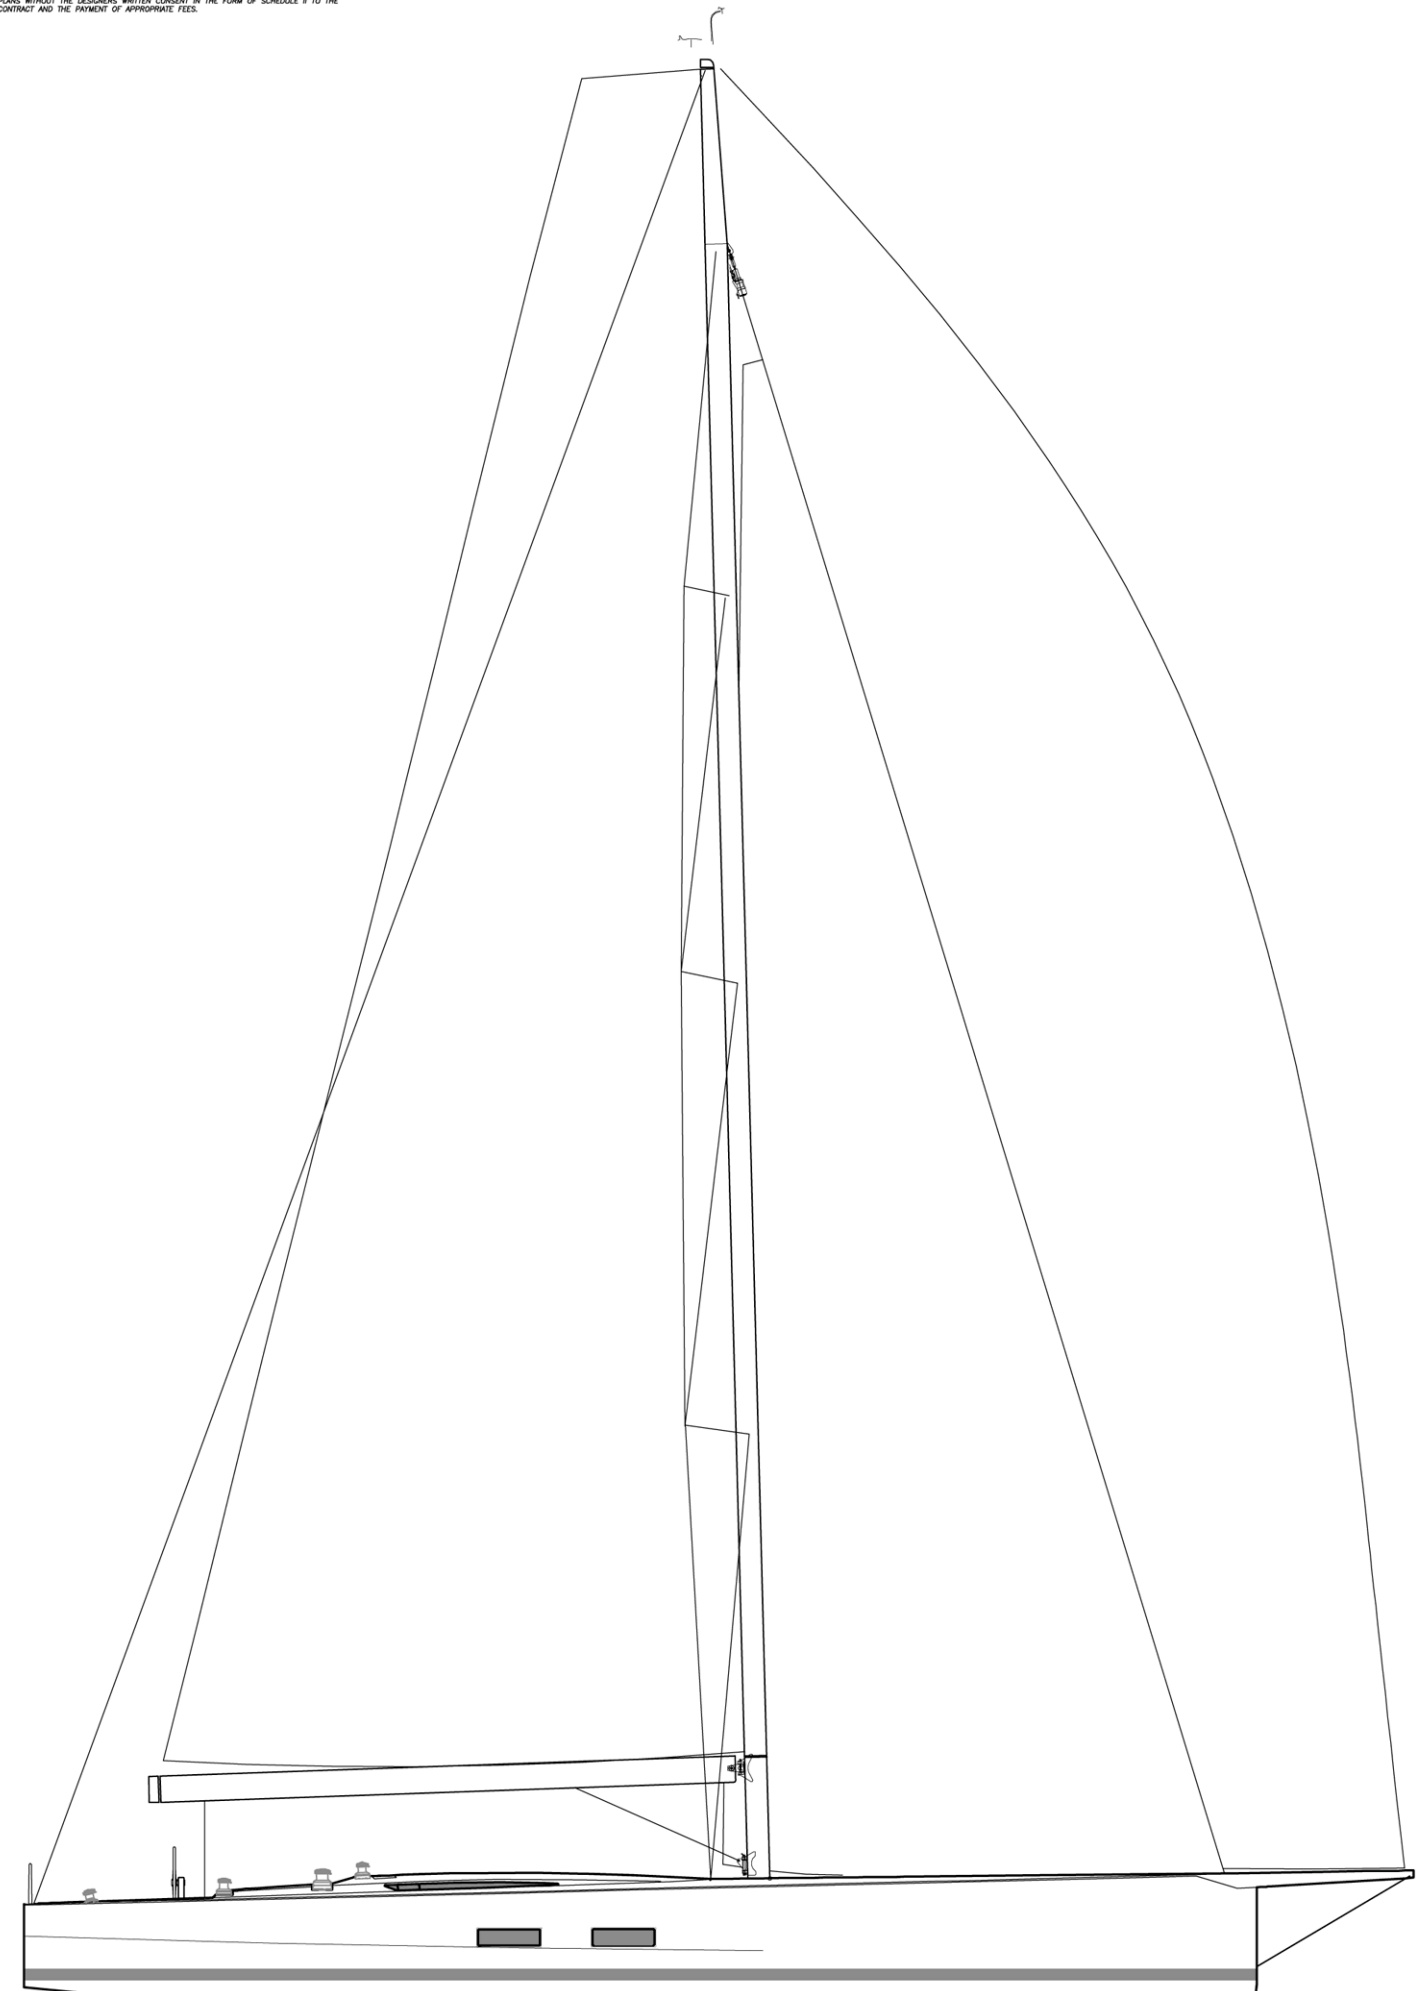

MILLS DESIGN

vismara

VISMARA Mills 62 SuperNikka

Sail Plan

md.077: SuperNikka

Scale @ A1 = n/a

© Mills Design 22-07-2014

Mills Design Ltd.
Glencole
Kilbride
Wicklow