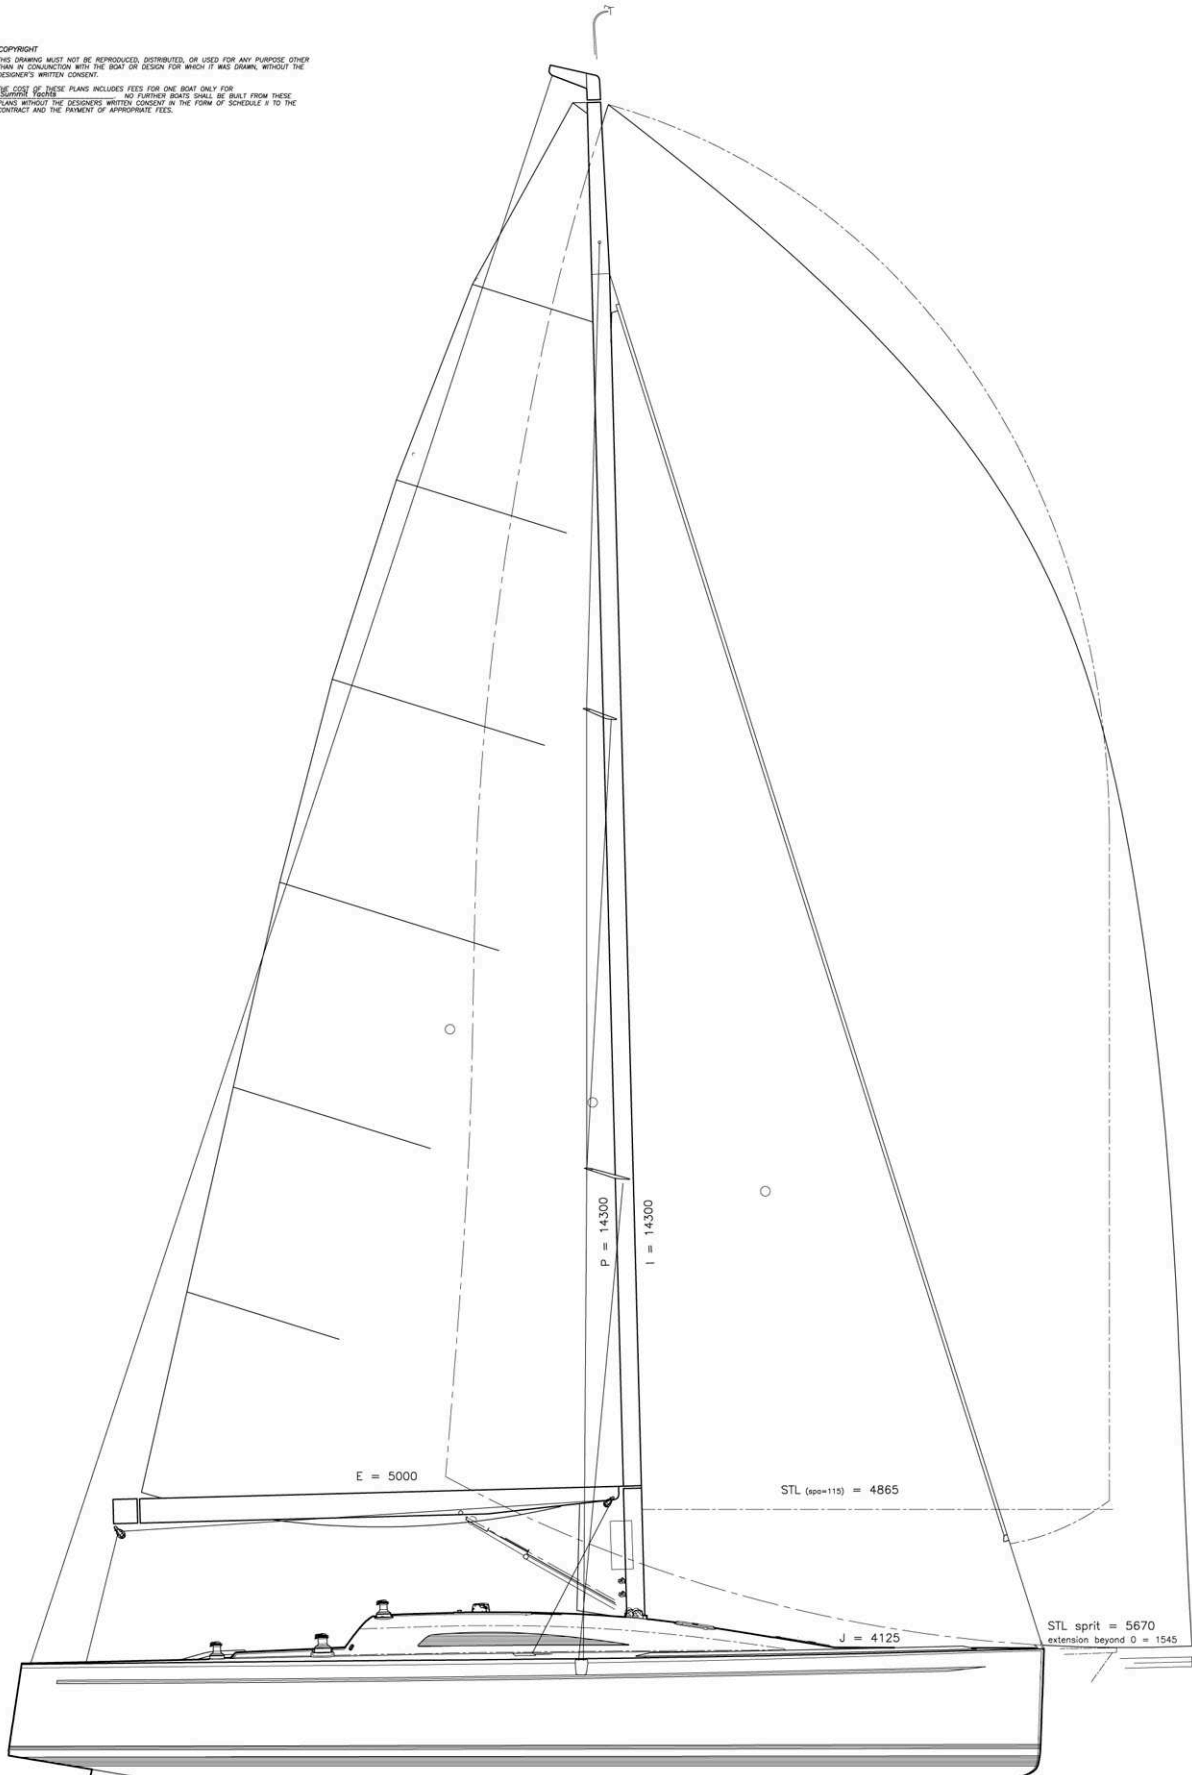

COPYRIGHT
THIS DRAWING MUST NOT BE REPRODUCED, DISTRIBUTED, OR USED FOR ANY PURPOSE OTHER
THAN IN CONNECTION WITH THE BOAT OR DESIGN FOR WHICH IT WAS DRAWN, WITHOUT THE
DESIGNER'S WRITTEN CONSENT.

MILLS DESIGN

10.7m IRC Cruiser/Racer
for: Summit Yachts

PR Sail Plan

d.036: Summit 35 SP

Scale @ A1 = 1:25

© Mills Design 02/06/09